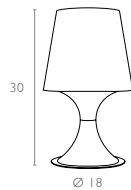

### Colors

Suspension lamp in polycarbonate with 25W energy saving lamp. The diffuser can be removed without dismantling the electrical body, for an easy fitting and removal.

410 Nova

CE

Made with Makrolon® by

Colors

Table lamp made of transparent or coloured injected polycarbonate, with 40W lamp. Perfect gift idea.

420 Smart

CE

Made with Makrolon® by

Colors

Clear Transparent

Black Transparent