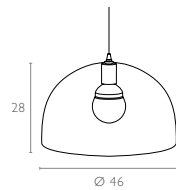

Dodo

Suspension lamp in polycarbonate with 25W energy saving lamp. The diffuser can be removed without dismantling the electrical body, for an easy fitting and removal.

415 Dodo

CE

Made with Makrolon® by

Colors