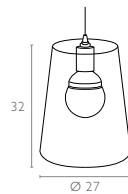

### Colors

Suspension lamp in polycarbonate with 25W energy saving lamp. The diffuser can be removed without dismantling the electrical body, for an easy fitting and removal.

410 Nova

CE

Made with Makrolon® by